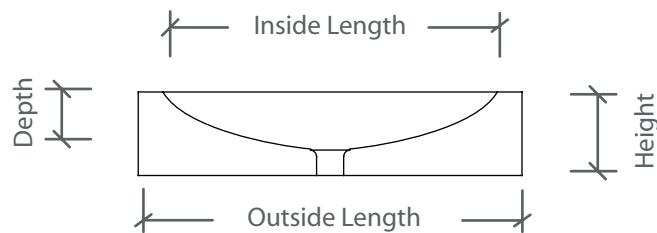

SCOOP

Sink

Integral

The Scoop has a minimal modern look that can work in a versatile range of environments

DESIGN OPTIONS

X	Vessel (above counter)
	Undermount (below counter)
X	Integral - Standard Cabinet Install
X	Integral - Apron Front Install

BASIN SIZE OPTIONS

Inside Dimensions

Outside Dimensions

Model	Length	Width	Depth	Drain	Length	Width	Height
SCP-1	20"	15"	3.5"	1.75"	Min. 23"	Min. 18"	5"

Dimensions are nominal within a tolerance of 1/8" +/-

PLAN VIEW

FRONT VIEW

SIDE VIEW

DEX

www.dexstudios.com