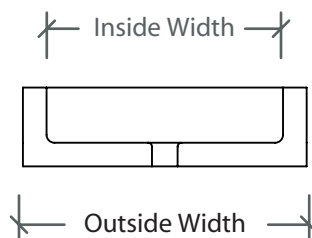

SCOOP

Sink

Integral

The Scoop has a minimal modern look that can work in a versatile range of environments

DESIGN OPTIONS

X	Vessel (above counter)
	Undermount (below counter)
X	Integral - Standard Cabinet Install
X	Integral - Apron Front Install

BASIN SIZE OPTIONS

Inside Dimensions

Outside Dimensions

Model	Length	Width	Depth	Drain	Length	Width	Height
SCP-1	20"	15"	3.5"	1.75"	Min. 23"	Min. 18"	5"

Dimensions are nominal within a tolerance of 1/8" +/-

PLAN VIEW

FRONT VIEW

SIDE VIEW

DEX

www.dexstudios.com