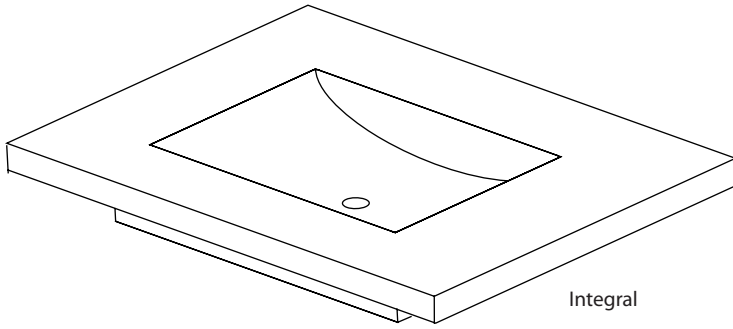

SCOOP

Sink

Integral

The Scoop has a minimal modern look that can work in a versatile range of environments

DESIGN OPTIONS

X	Vessel (above counter)
	Undermount (below counter)
X	Integral - Standard Cabinet Install
X	Integral - Apron Front Install

BASIN SIZE OPTIONS

Inside Dimensions

Outside Dimensions

Model	Length	Width	Depth	Drain	Length	Width	Height
SCP-1	20"	15"	3.5"	1.75"	Min. 23"	Min. 18"	5"

Dimensions are nominal within a tolerance of 1/8" +/-

PLAN VIEW

FRONT VIEW

SIDE VIEW

DEX

www.dexstudios.com