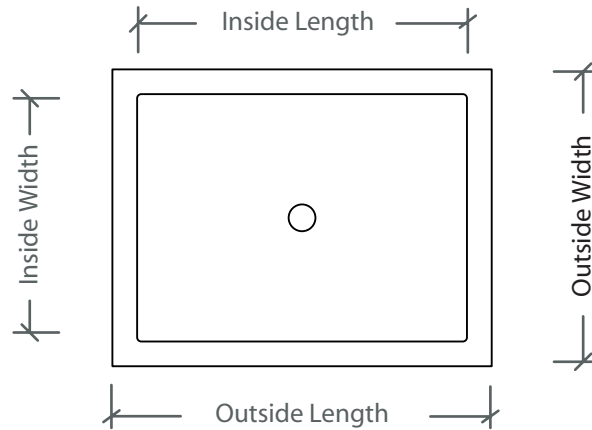

SCOOP

Sink

Integral

The Scoop has a minimal modern look that can work in a versatile range of environments

DESIGN OPTIONS

X	Vessel (above counter)
	Undermount (below counter)
X	Integral - Standard Cabinet Install
X	Integral - Apron Front Install

BASIN SIZE OPTIONS

Inside Dimensions

Outside Dimensions

Model	Length	Width	Depth	Drain	Length	Width	Height
SCP-1	20"	15"	3.5"	1.75"	Min. 23"	Min. 18"	5"

Dimensions are nominal within a tolerance of 1/8" +/-

PLAN VIEW

FRONT VIEW

SIDE VIEW

DEX

www.dexstudios.com