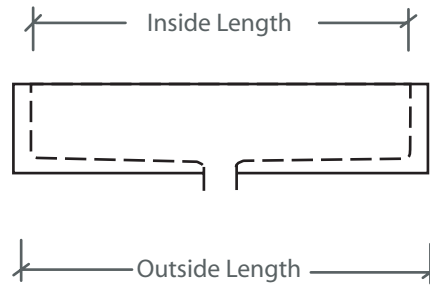

SERIES R BACK DRAIN

Bath Basin

Integral

Clean, minimal and simple.
(Drain position at back of sink.)

DESIGN OPTIONS

X	Vessel (above counter)
X	Undermount (below counter)
X	Integral - Standard Cabinet Install
X	Integral - Apron Front Install

BASIN SIZE OPTIONS

Dimensions are nominal
within a tolerance of 1/8" +/-

Model	Inside Dimensions				Outside Dimensions			
	Length	Width	Depth	Drain	Length	Width	Depth	Undermount Length
RE CBD-4	22"	14"	4.5"	1.75"	30"	20"	9.25"	32"

PLAN VIEW

FRONT VIEW

SIDE VIEW

DEX

www.dexstudios.com