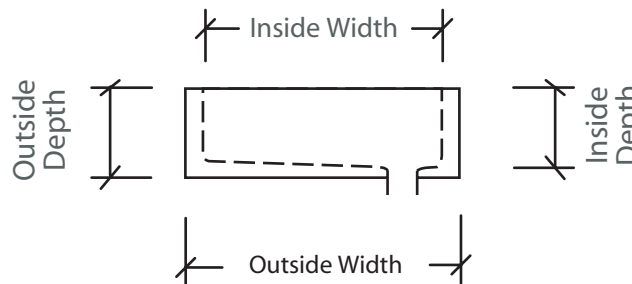

SERIES R BACK DRAIN

Bath Basin

Integral

Clean, minimal and simple.
(Drain position at back of sink.)

DESIGN OPTIONS

X	Vessel (above counter)
X	Undermount (below counter)
X	Integral - Standard Cabinet Install
X	Integral - Apron Front Install

BASIN SIZE OPTIONS

Dimensions are nominal
within a tolerance of 1/8" +/-

Model	Inside Dimensions				Outside Dimensions			
	Length	Width	Depth	Drain	Length	Width	Depth	Undermount Length
RE CBD-4	22"	14"	4.5"	1.75"	30"	20"	9.25"	32"

PLAN VIEW

FRONT VIEW

SIDE VIEW

DEX

www.dexstudios.com