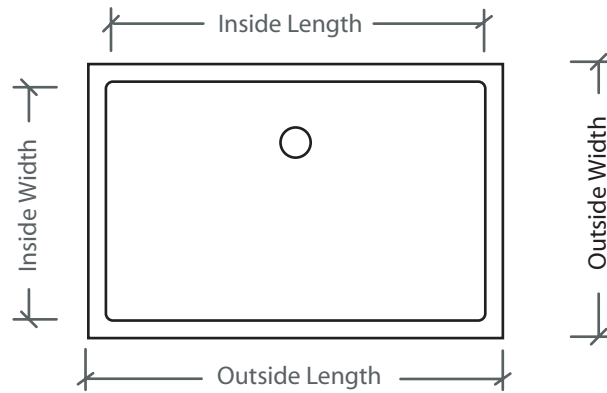

SERIES R BACK DRAIN

Bath Basin

Integral

Clean, minimal and simple.
(Drain position at back of sink.)

DESIGN OPTIONS

X	Vessel (above counter)
X	Undermount (below counter)
X	Integral - Standard Cabinet Install
X	Integral - Apron Front Install

BASIN SIZE OPTIONS

Dimensions are nominal
within a tolerance of 1/8" +/-

Model	Inside Dimensions				Outside Dimensions			
	Length	Width	Depth	Drain	Length	Width	Depth	Undermount Length
RE CBD-4	22"	14"	4.5"	1.75"	30"	20"	9.25"	32"

PLAN VIEW

FRONT VIEW

SIDE VIEW

DEX

www.dexstudios.com