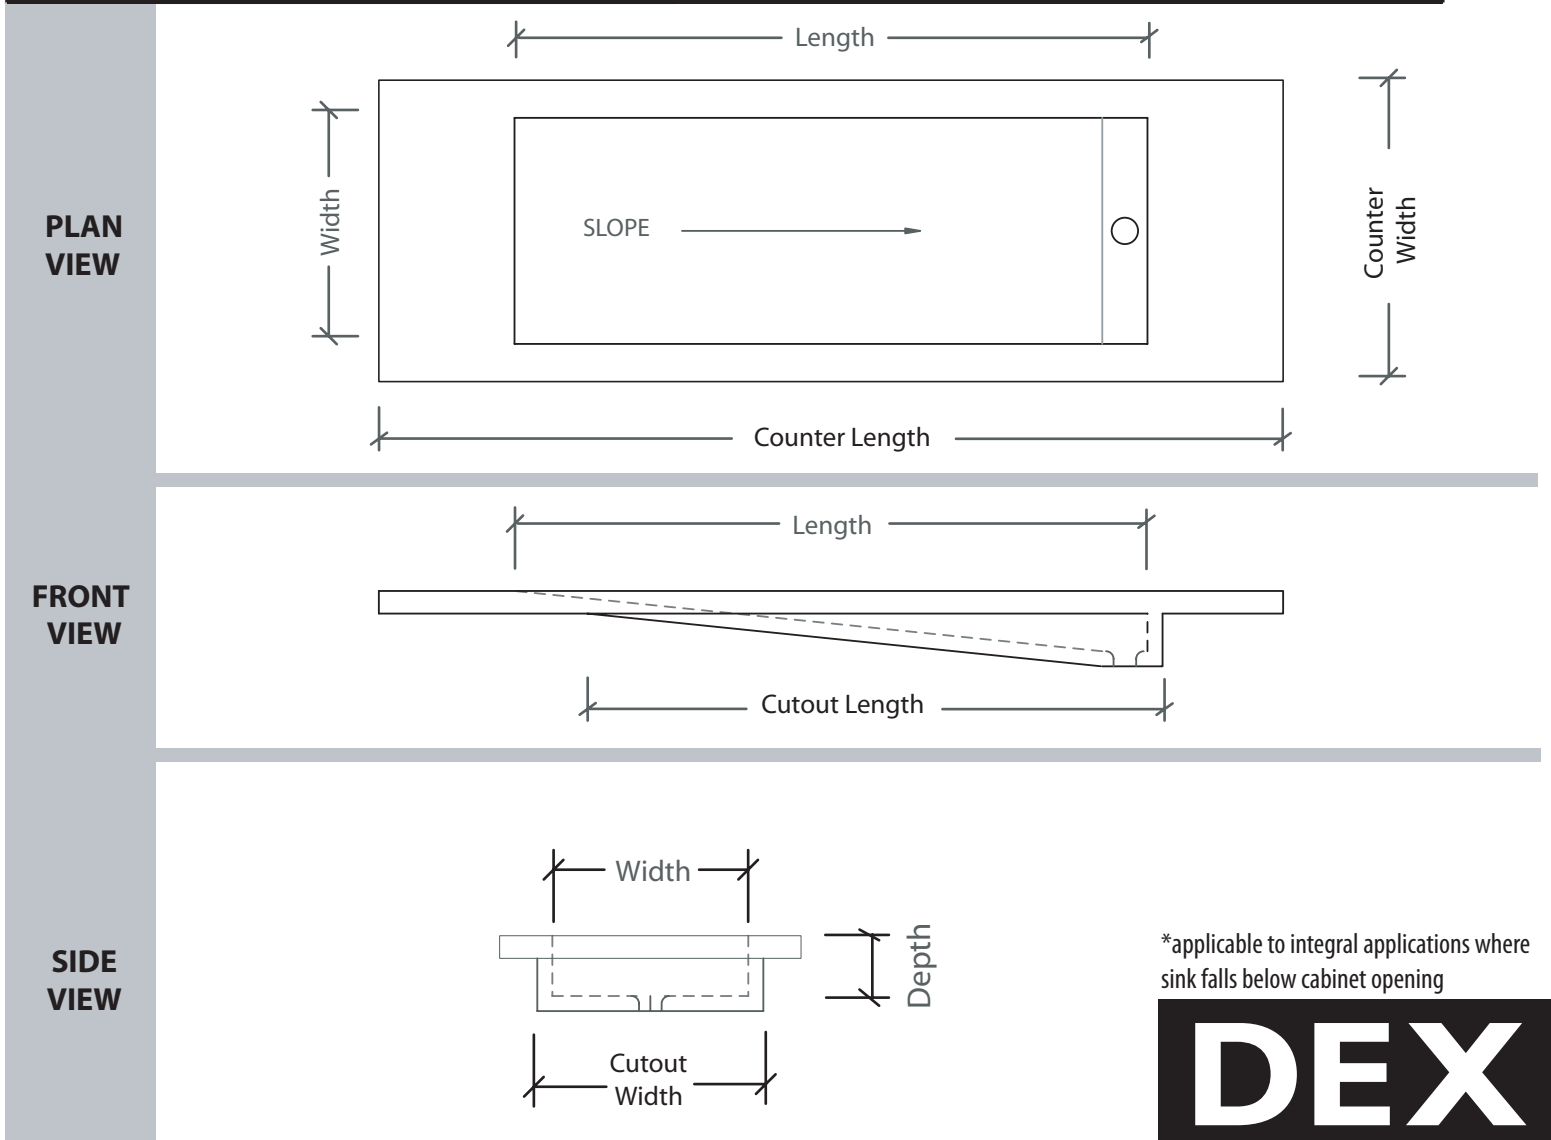

SIDE TO SIDE

Trough Basin

TRADITIONAL DRAIN

Integral

Sleek, bold, sexy, all are attributes of the Slide sink by DEX. Slide is a bathroom basin designed to maximize aesthetics and function. Side to Side slide sink features a water flow from left to right or right to left. Traditional drain design allows basin to be filled if desired.

- ADA Compliant

DESIGN OPTIONS

X	Vessel (above counter)
	Undermount (below counter)
X	Stand Alone / Floating
X	Integral - Standard Cabinet Install

BASIN SIZE OPTIONS

Dimensions are nominal within a tolerance of 1/8" +/-

Model	Length	Width	Depth	Drain	Counter Length	Counter Width	*Cutout Length	*Cutout Width
STST-1	42"	15"	4"	1.75"	48" Min	20" Min	45"	17"

*applicable to integral applications where sink falls below cabinet opening