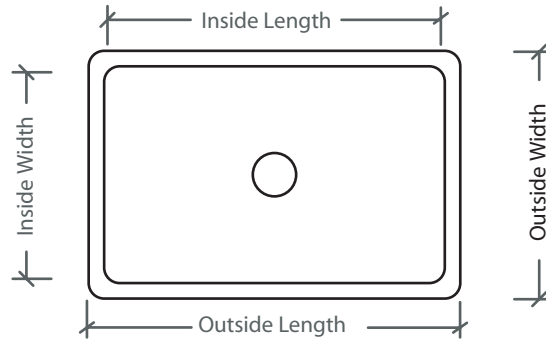

### DESIGN OPTIONS

	Vessel (above counter)
X	Undermount (below counter)
X	Integral - Standard Cabinet Install
X	Integral - Apron Front Install

### BASIN SIZE OPTIONS

Inside Dimensions

Outside Dimensions

Model	Length	Width	Depth	Drain	Length	Width	Depth	Undermount Length
SE-1	21"	15"	6"	3.5"	24"	18"	8.5"	26"
SE-2	21.5"	16"	9"	3.5"	24.5"	19"	12"	26.5"
SE-3	24"	16"	8"	3.5"	27"	19"	9.5"	29"
SE-4	27"	16"	8"	3.5"	30"	19"	9.5"	32"
SE-5	28.25"	16.25"	7"	3.5"	31.25"	19.25"	10"	33.25"
SE-6	33"	16"	8"	3.5"	36"	19"	9.5"	38"

PLAN VIEW

Dimensions are nominal within a tolerance of 1/8" +/-

FRONT VIEW

SIDE VIEW