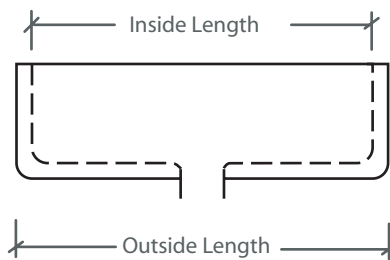

### DESIGN OPTIONS

	Vessel (above counter)
X	Undermount (below counter)
X	Integral - Standard Cabinet Install
X	Integral - Apron Front Install

### BASIN SIZE OPTIONS

Inside Dimensions

Outside Dimensions

Model	Length	Width	Depth	Drain	Length	Width	Depth	Undermount Length
SE-1	21"	15"	6"	3.5"	24"	18"	8.5"	26"
SE-2	21.5"	16"	9"	3.5"	24.5"	19"	12"	26.5"
SE-3	24"	16"	8"	3.5"	27"	19"	9.5"	29"
SE-4	27"	16"	8"	3.5"	30"	19"	9.5"	32"
SE-5	28.25"	16.25"	7"	3.5"	31.25"	19.25"	10"	33.25"
SE-6	33"	16"	8"	3.5"	36"	19"	9.5"	38"

PLAN VIEW

Dimensions are nominal within a tolerance of 1/8" +/-

FRONT VIEW

SIDE VIEW