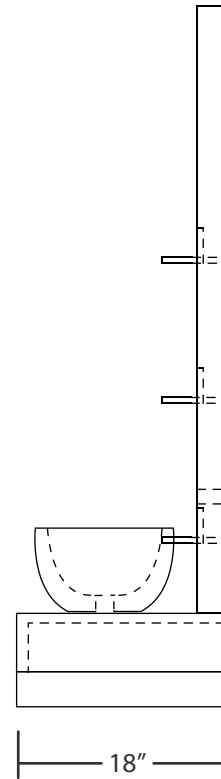

## Vanity

- The Facts:**
- 28"x18" outside dim.
  - 5" Apron height
  - 28"x2.5" splash dim.
  - Custom splash height
  - Nara vessel sink

DEX recommends the  
MT-750 no overflow drain.

**MODEL: V-MO1**

**VESSEL DIMENSIONS**

Dimensions are nominal within a tolerance of 1/8" +/-

**PLAN  
VIEW**

**BACK  
VIEW**

**SIDE  
VIEW**