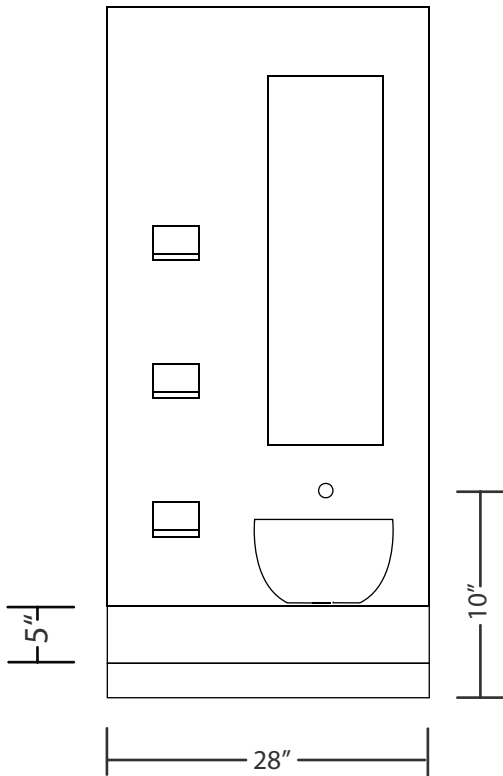

## Vanity

- The Facts:**
- 28"x18" outside dim.
  - 5" Apron height
  - 28"x2.5" splash dim.
  - Custom splash height
  - Nara vessel sink

DEX recommends the  
MT-750 no overflow drain.

**MODEL: V-MO1**

**VESSEL DIMENSIONS**

Dimensions are nominal within a tolerance of 1/8" +/-

**PLAN  
VIEW**

**BACK  
VIEW**

**SIDE  
VIEW**