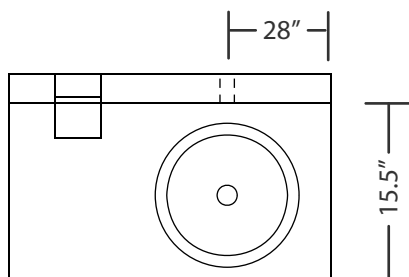

## Vanity

- The Facts:**
- 28"x18" outside dim.
  - 5" Apron height
  - 28"x2.5" splash dim.
  - Custom splash height
  - Nara vessel sink

DEX recommends the  
MT-750 no overflow drain.

**MODEL: V-MO1**

**VESSEL DIMENSIONS**

Dimensions are nominal within a tolerance of 1/8" +/-

**PLAN  
VIEW**

**BACK  
VIEW**

**SIDE  
VIEW**