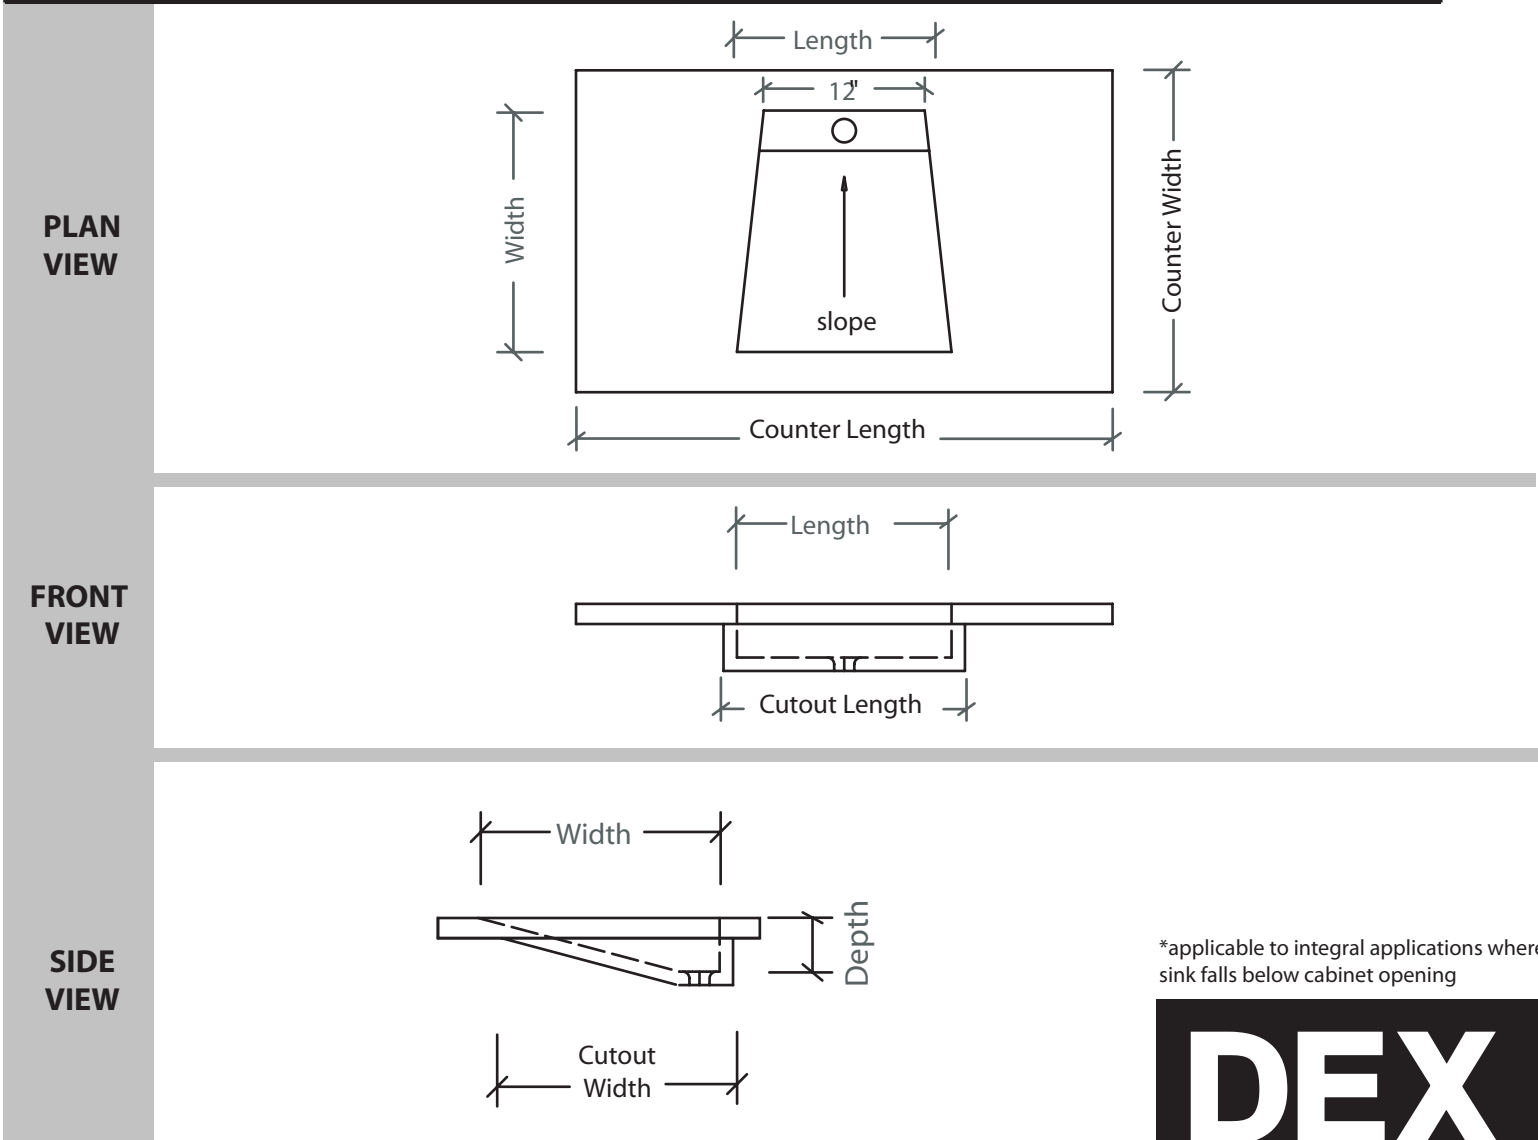

TAPERED SLIDE

Bath Basin

TRADITIONAL DRAIN

Great little sink for a powder room or guest bath. Equally suited for restaurant wash basins when used with a continuous flow drain and strainer.

- ADA Compliant

DESIGN OPTIONS

X	Vessel (above counter)
	Undermount (below counter)
X	Stand Alone / Floating
X	Integral - Standard Cabinet Install

BASIN SIZE OPTIONS

Dimensions are nominal within a tolerance of 1/8" +/-

Model	Length	Width	Depth	Drain	Counter Length	Counter Width	*Cutout Length	*Cutout Width
TAP-1	16.5"	18"	4"	1.75"	22" Min	24" Min	20"	21"

*applicable to integral applications where sink falls below cabinet opening